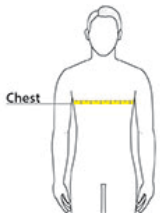

**Chest:** Measured across the chest one inch below armhole when laid flat.

**Sleeve Length from Center Back:** Measure from Center Back neck to shoulder point to sleeve hem.

**Body Length at Back:** Measured from high point shoulder to finished hem at back.

**Pocket Height:** Measure from top to bottom at center.

**Pocket Width:** Measure from side to side at top edge.

## SIZE CHARTS

	XS	S	M	L	XL	2XL	3XL	4XL	5XL	6XL
Chest	32-34	35-37	38-40	41-43	44-46	47-49	50-53	54-57	58-60	61-63

## HOW TO MEASURE